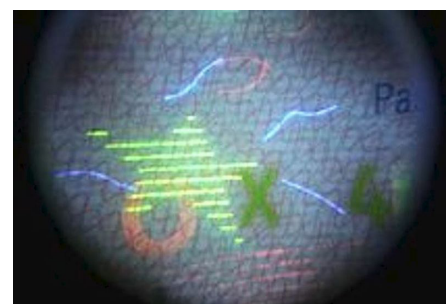

Specialists Quotes

"Best mobile device since 25 years from and for police men"

"15x magnification nowadays is a must to check nano features"

"Passport chip check is very fast and user-friendly"

"Switch on light modes and the sun rises"

"A very robust device adapted for outdoor usage"