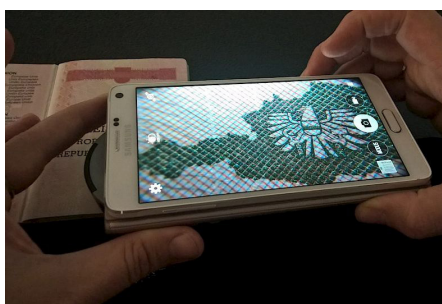

Specialists Quotes

"Best mobile device since 25 years from and for police men"

"15x magnification nowadays is a must to check nano features"

"Passport chip check is very fast and user-friendly"

"Switch on light modes and the sun rises"

"A very robust device adapted for outdoor usage"